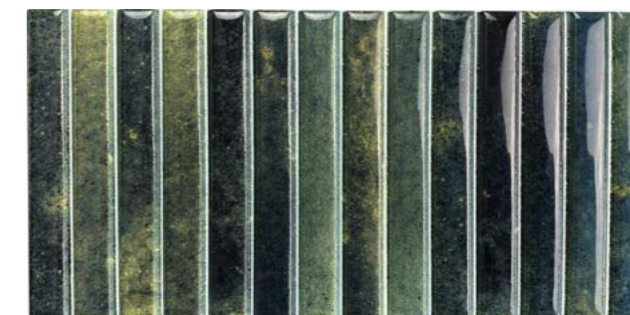

4.5"x9.1" Glossy
188861