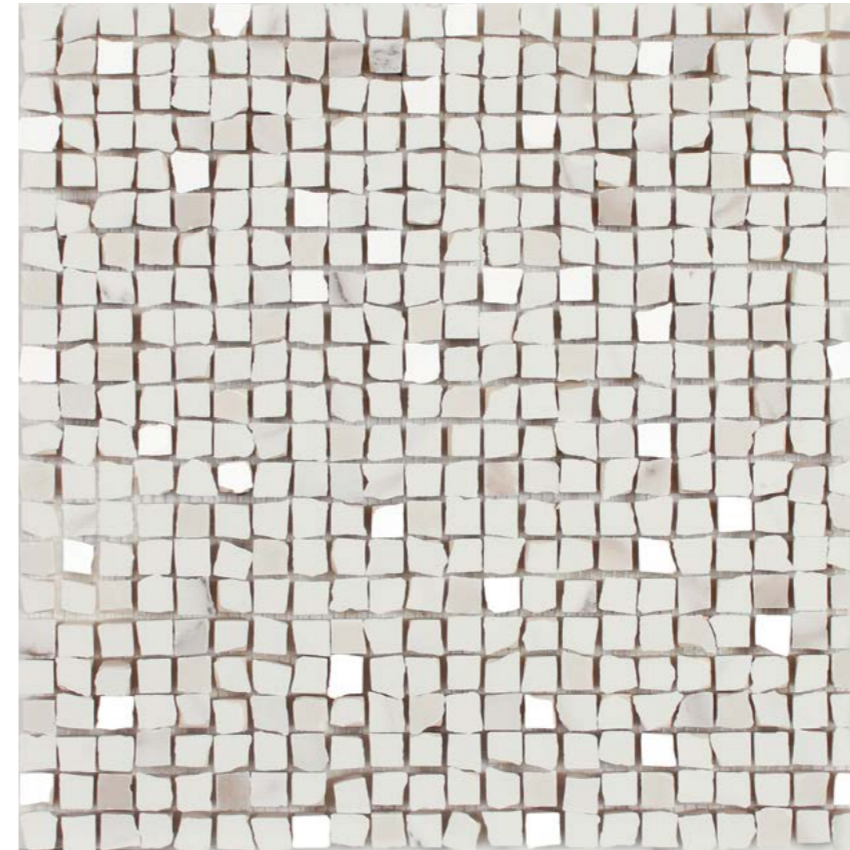

Calacatta a collection of white marble products with grayish veins that will make any space a stylish and appealing setting. Discover our new Superwhite floor tile models with a whiter appearance that is perfect for lifting any room.

Calacatta

Ceramic Wall & Glazed Porcelain

✦ 11mm  **11.8"x35.4"**
30x90 cm

Lux

11.8"x35.4"
187521N

Carezza Lux

11.8"x35.4"
187590N

✦ 11mm  **11.8"x11.8"**
30x30 cm